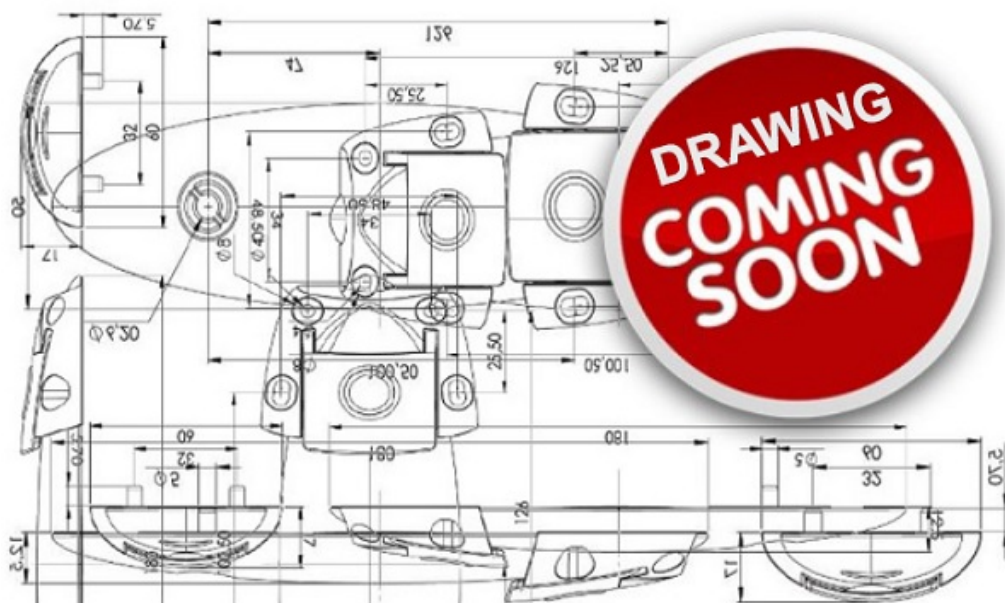

PRODUCT SHEET

Description:

External Power Supply,F/Mifare1 "Mini" Lock,W/1,5 Mtr. Cable Can give Power to 5-8 Locks

Item number:

14.60.274-0

Units	Box	Carton	HS Code	Barcode
Pcs.	1	12	8301600090	 5704866505895